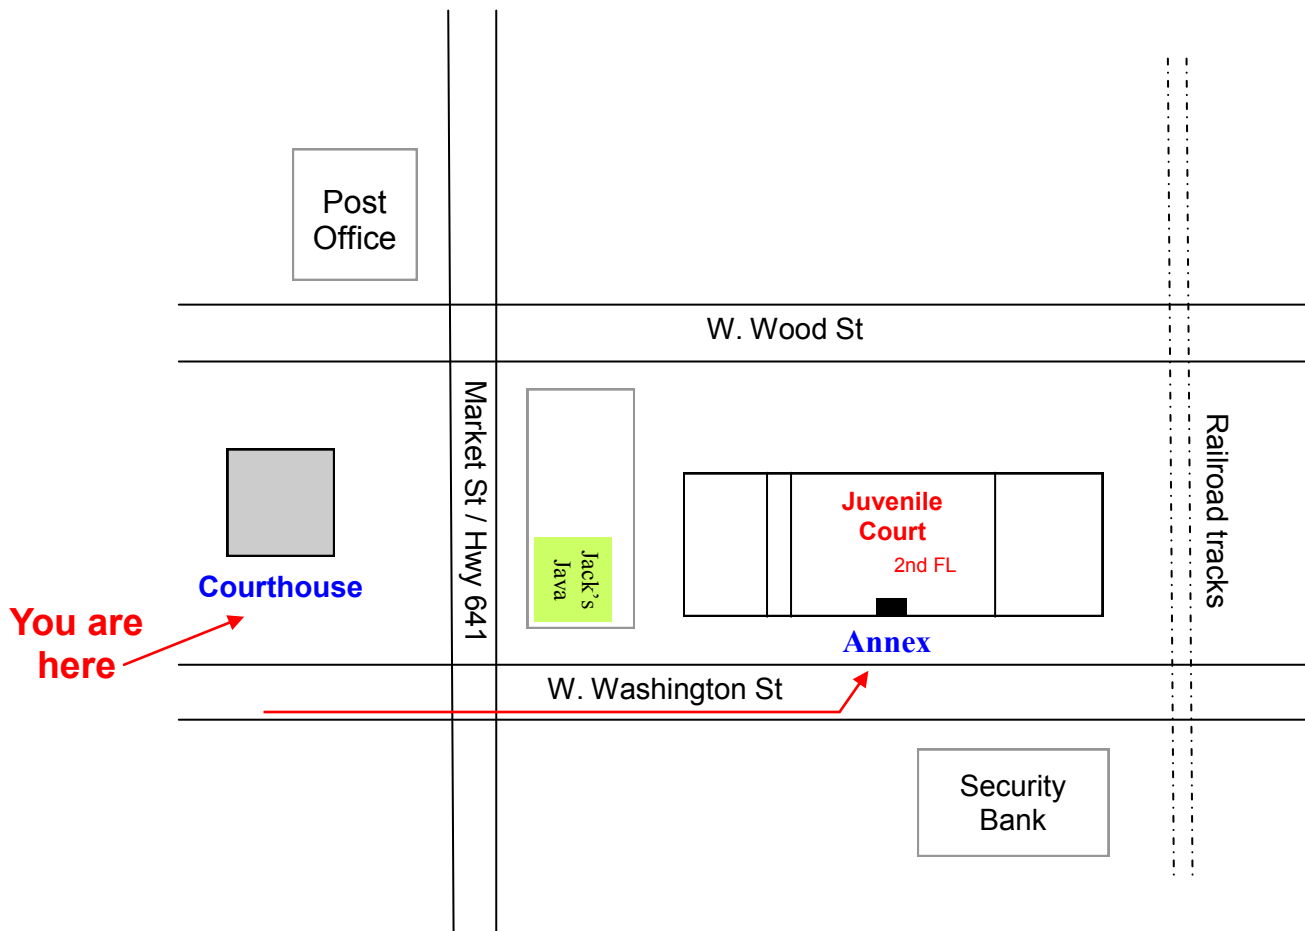

JUVENILE COURT

Is held in the **COURTHOUSE ANNEX**.
See map and directions below.

Juvenile Court from the Courthouse:

From the Courthouse, go West on Washington Street, cross over Market St / Hwy 641, and just before you get to the railroad tracks, the Courthouse Annex will be on your left.

Juvenile Court is inside the Annex on the 2nd floor.

An elevator is available.